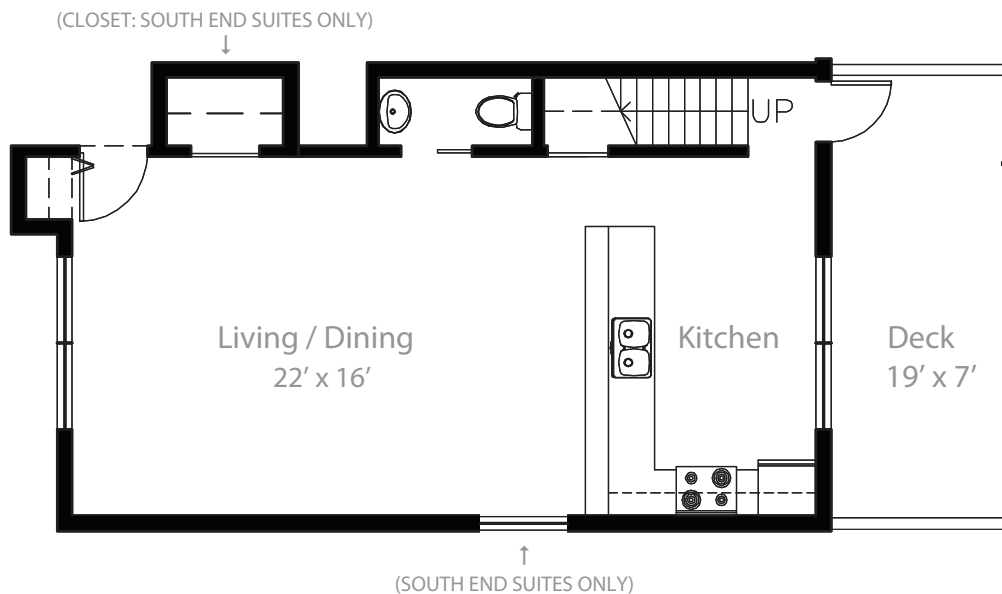

LOWER SUITE
2 Bedroom - Model A
1142 square Feet

Top Floor

(East Suite Shown)

Ground Floor

All dimensions are approximate and subject to change without notice. Renderings are artist's concept. E.&O.E.