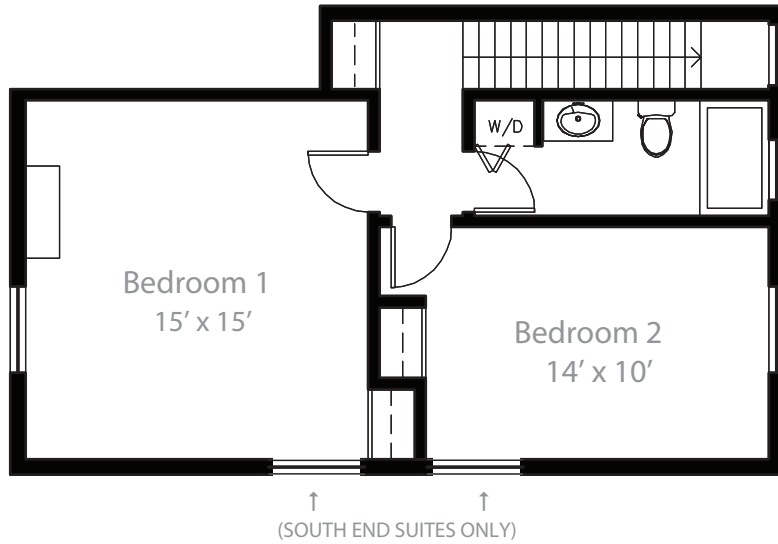

LOWER SUITE
2 Bedroom - Model A
1142 square Feet

Top Floor

(East Suite Shown)

Ground Floor

All dimensions are approximate and subject to change without notice. Renderings are artist's concept. E.&O.E.