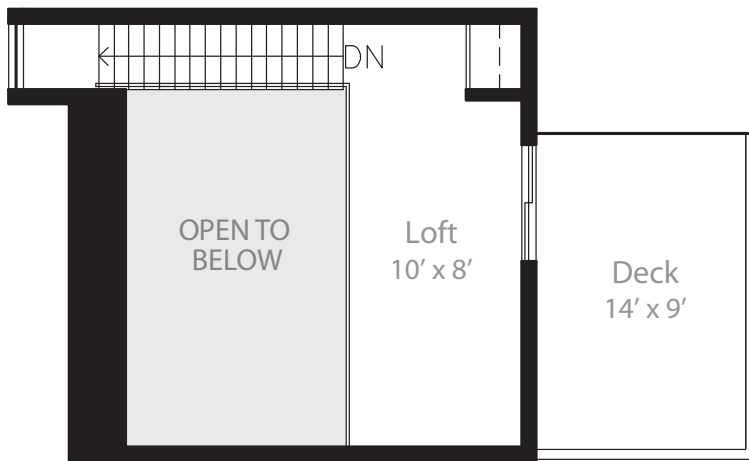

Stylish Loft and 2 Bedroom Condos

UPPER SUITE 1 Bedroom + Loft - Model C 753 square Feet

Top Floor

(East Suite Shown)

Ground Floor

All dimensions are approximate and subject to change without notice. Renderings are artist's concept. E.&O.E.