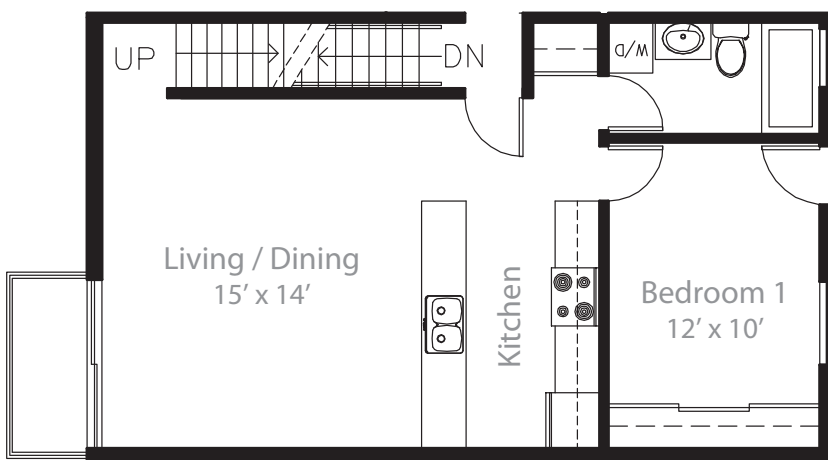

Stylish Loft and 2 Bedroom Condos

UPPER SUITE 1 Bedroom + Loft - Model C 753 square Feet

Top Floor

(East Suite Shown)

Ground Floor

All dimensions are approximate and subject to change without notice. Renderings are artist's concept. E.&O.E.