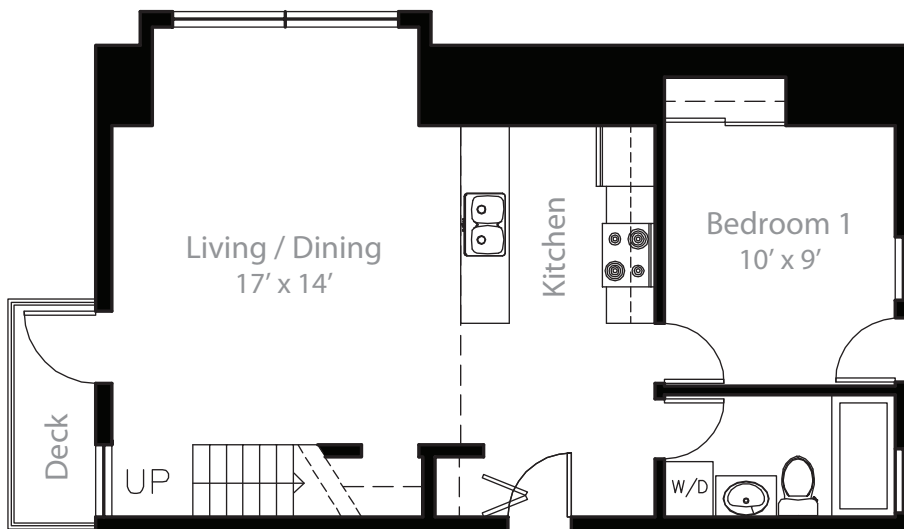

# Stylish Loft and 2 Bedroom Condos

## UPPER END SUITE 1 Bedroom + Loft - Model E 734 square Feet

### Top Floor

(East Suite Shown)

### Ground Floor

All dimensions are approximate and subject to change without notice. Renderings are artist's concept. E.&O.E.