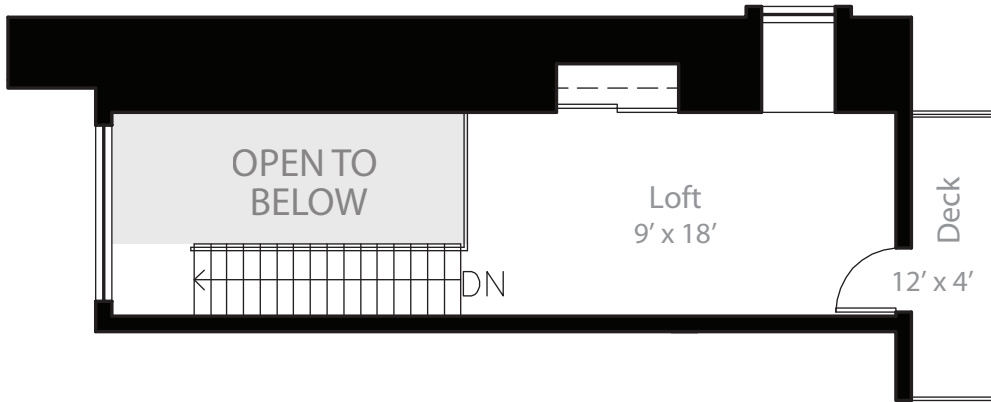

# Stylish Loft and 2 Bedroom Condos

## UPPER END SUITE 1 Bedroom + Loft - Model E 734 square Feet

### Top Floor

(East Suite Shown)

### Ground Floor

All dimensions are approximate and subject to change without notice. Renderings are artist's concept. E.&O.E.