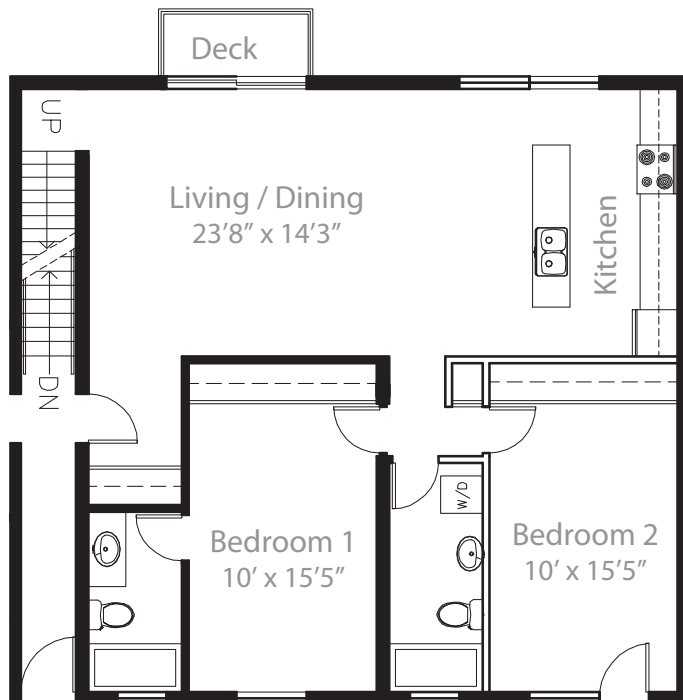

UPPER SUITE
2 Bedroom + Loft - Model I
1241 square Feet

Top Floor

Ground Floor

All dimensions are approximate and subject to change without notice. Renderings are artist's concept. E.&O.E.