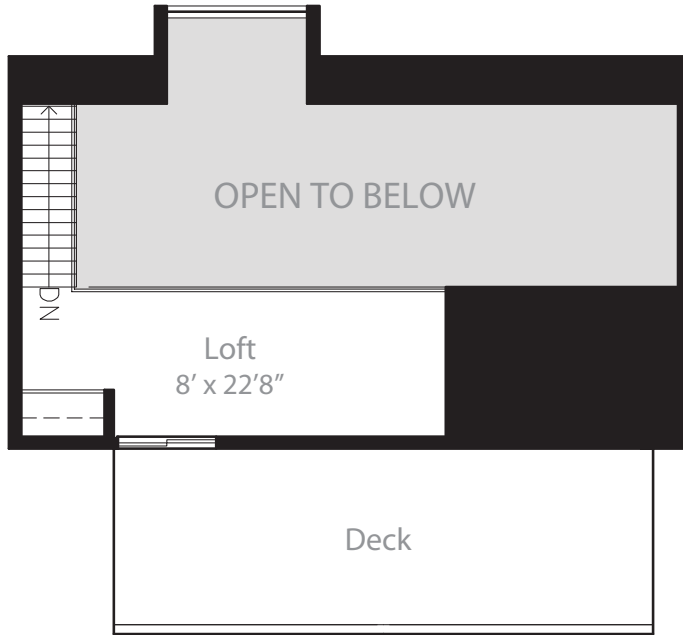

UPPER SUITE
2 Bedroom + Loft - Model I
1241 square Feet

Top Floor

Ground Floor

All dimensions are approximate and subject to change without notice. Renderings are artist's concept. E.&O.E.